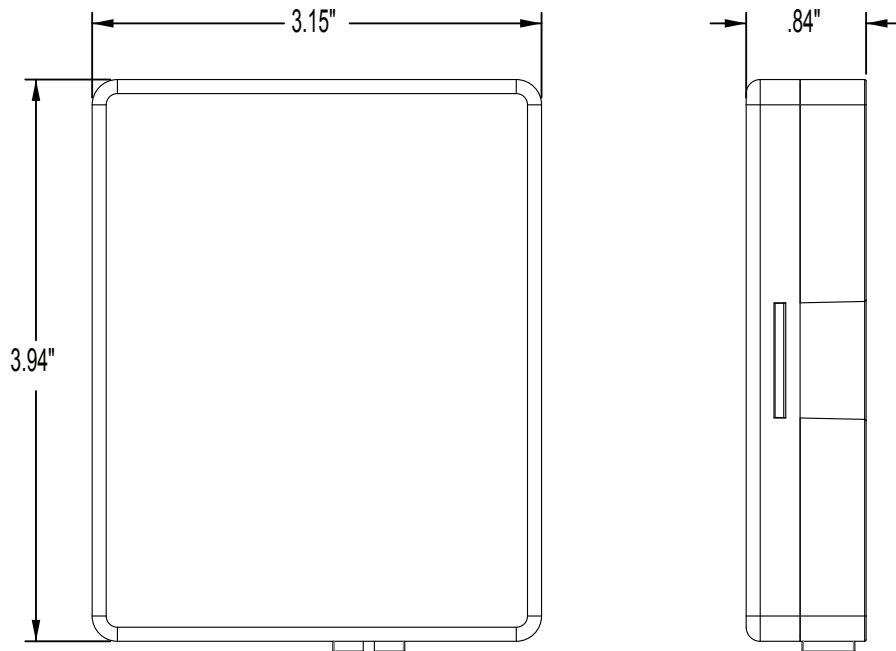

PHYSICAL SPECIFICATIONS

Dimensions: See page 2
Color: White
Material: ABS Plastic

WARRANTY INFORMATION

For a copy of Leviton product warranties, visit www.leviton.com/warranty.

FTH00-00W

ELECTRONIC FILES

For CAD files, typical specs, or technical drawings (.DXF, .DWG), visit www.leviton.com.