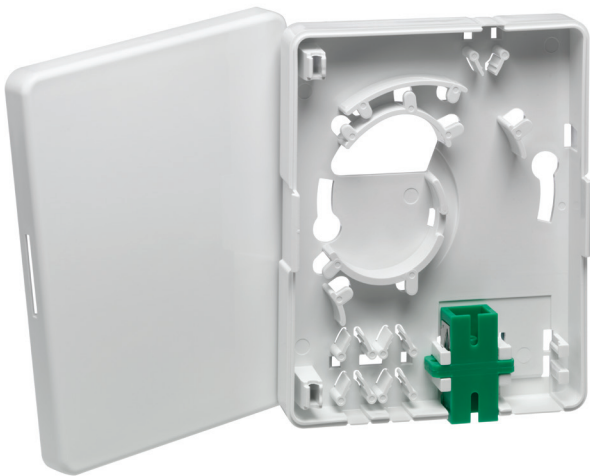

Fiber-to-the-Home Point of Entry Box

APPLICATION

The Leviton Fiber-to-the-Home (FTTH) Point of Entry Box is designed for applications in Multiple Dwelling Units (MDU) and single family homes. The FTTH Point of Entry Box provides a convenient location to terminate a fiber coming from a service provider to pigtails at the subscriber's premises. It can be mounted in a Structured Media® Enclosure or as a stand-alone unit on a wall. The entry box provides a staging demarcation point with quick and easy access for activation as residents request FTTH service.

SPECIFICATION

The Fiber-to-the-Home Point of Entry Box shall provide a location to terminate fiber from a service provider, and shall serve as a staging point prior to service activation. The FTTH Entry Box shall allow mounting inside a Structured Media Enclosure with included adhesive magnet or directly to the wall with included dry-wall anchors and screws.

FEATURES

- Provides convenient location to terminate incoming fiber from a service provider
- Can mount inside a Structured Media enclosure or as a stand-alone unit on a wall
- Includes magnet for easy installation and place adjustments

DESIGN CONSIDERATIONS

- Product includes:
 - One (1) mini box base
 - One (1) mini box lid
 - One (1) Green SC/APC Adapter with two (2) dust caps
 - Two (2) zip ties
 - Two (2) dry-wall anchors
 - Two (2) screws
 - Two (2) splice sleeves
 - One (1) adhesive magnet for Structured Media enclosure mounting