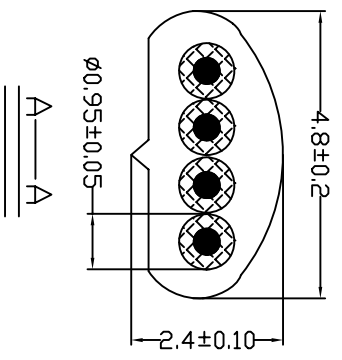

ROHS COMPLIANT

Cable color: black (BN:73)

WIRING: 1 TO 1

PLUG	J1	J2	
2	2	2	BLACK
3	3	3	RED
4	4	4	GREEN
5	5	5	YELLOW

④	INSERT	ABS	6P	IH00006XXXXX	
③	HOUSING	PC	UP/BOTTOM COLOR:BLACK	AHPJU-4UXXXX AHXXXX6DXXXX	
②	CABLE	PVC	4C 26AWG(2*4*8)	TC4XXXXXXFTX196	
①	PLUG	PC	6P4C 3.3F "BN"Mark	PG46X300BXC0	
NO	NAME	MATERIAL	SPECIFICATION	QTY	REMARK

APPD.	P/N.	TL0F4C26731FT98-150-G
CHKD.	FILE	TLXX4C26XXXXFT98-150.DWG
DR.	TITLE	TL

TUK Ltd.

RJ11 male to 15cm cord to 2 x RJ11 female black

CODE: AD64bk

REV.	DESCRIPTION	DATE	ENG.	APPROVAL
1				