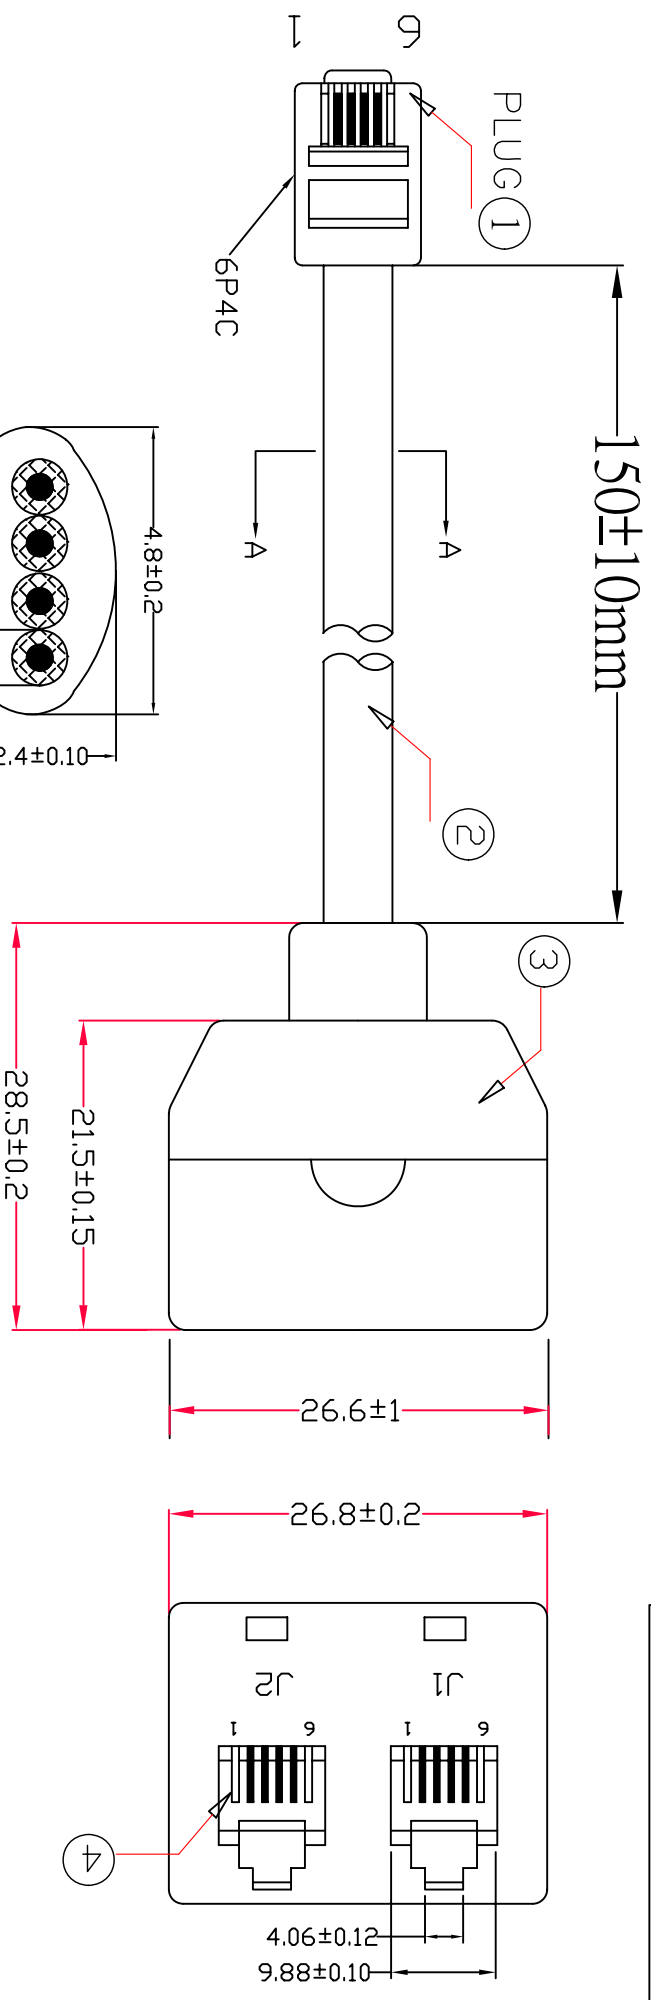

ROHS COMPLIANT

Cable color: black (BN:73)

WIRING: 1 TO 1

PLUG	J1	J2	
2	2	2	BLACK
3	3	3	RED
4	4	4	GREEN
5	5	5	YELLOW

④	INSERT	ABS	6P	IH00006XXXXX	
③	HOUSING	PC	UP/BOTTOM COLOR:BLACK	AHPJU-4UXXXX AHXXXX6DXXXX	
②	CABLE	PVC	4C 26AWG(2*4*8)	TC4XXXXXXFTX196	
①	PLUG	PC	6P4C 3.3F "BN"Mark	PG46X300BXC0	
NO	NAME	MATERIAL	SPECIFICATION	QTY	REMARK

APPD.	P/N.	TL0F4C26731FT98-150-G
CHKD.	FILE	TLXX4C26XXXXFT98-150.DWG
DR.	TITLE	TL

TUK Ltd.

RJ11 male to 15cm cord to 2 x RJ11 female black

CODE: AD64bk

REV.	DESCRIPTION	DATE	ENG.	APPROVAL
1				