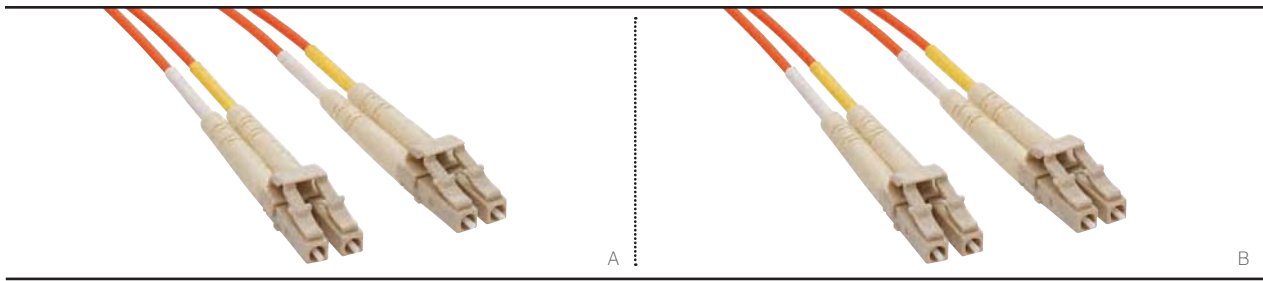

# PRE-TERMINATED CABLE ASSEMBLIES | Patch Cords

## MULTIMODE OPTICAL PATCH CORDS

- LC, SC, and ST options available
- Low-Smoke Halogen Free (LSHF/LSZH)
- 100% factory tested
- Individually packed and labeled

### 62.5/125 OM1 MULTIMODE OPTICAL PATCH CORDS

DESCRIPTION	1M	2M	3M	5M
LC - SC Duplex	HOPLC062010SC293	HOPLC062020SC293	HOPLC062030SC293	HOPLC062050SC293
LC - ST Duplex	HOPLC062010ST293	HOPLC062020ST293	HOPLC062030ST293	HOPLC062050ST293
<b>[A]</b> LC - LC Duplex	HOPLC062010LC293	HOPLC062020LC293	HOPLC062030LC293	HOPLC062050LC293
SC - SC Duplex	HOPSC062010SC291	HOPSC062020SC291	HOPSC062030SC291	HOPSC062050SC291
SC - ST Duplex	HOPSC062010ST291	HOPSC062020ST291	HOPSC062030ST291	HOPSC062050ST291
ST - ST Duplex	HOPST062010ST291	HOPST062020ST291	HOPST062030ST291	HOPST062050ST291