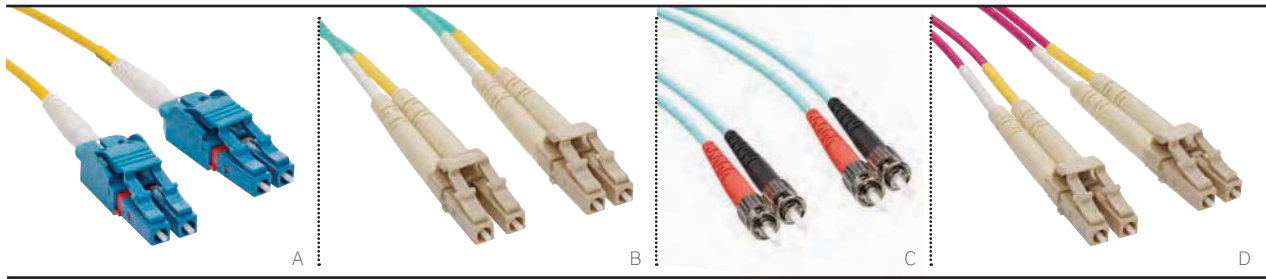

PRE-TERMINATED CABLE ASSEMBLIES | Patch Cords

MULTIMODE OPTICAL PATCH CORDS

- LC, SC, FC, and ST options available
- Low-Smoke Halogen Free (LSHF/LSZH)
- 100% factory tested
- Individually packed and labeled
- LC Uniboot option features switchable boots for change in polarity

OM3 & OM4 BEND INSENSITIVE OPTICAL PATCH CORDS WITH UNIBOOT

DESCRIPTION	1M	2M	3M	4M	5M
LC-LC, Uniboot, OM3	BOPLCOM3010LC257	BOPLCOM3020LC257	BOPLCOM3030LC257	BOPLCOM3040LC257	BOPLCOM3050LC257
[A] LC-LC, Uniboot, OM4	BOPLCOM4010LC277	BOPLCOM4020LC277	BOPLCOM4030LC277	BOPLCOM4040LC277	BOPLCOM4050LC277

50/125 OM3 MULTIMODE OPTICAL PATCH CORDS (AQUA JACKET)

DESCRIPTION	1M	2M	3M	5M
LC - SC Duplex	HOPLCOM3010SC253	HOPLCOM3020SC253	HOPLCOM3030SC253	HOPLCOM3050SC253
LC - ST Duplex	HOPLCOM3010ST253	HOPLCOM3020ST253	HOPLCOM3030ST253	HOPLCOM3050ST253
[B] LC - LC Duplex	HOPLCOM3010LC253	HOPLCOM3020LC253	HOPLCOM3030LC253	HOPLCOM3050LC253
SC - SC Duplex	HOPSCOM3010SC251	HOPSCOM3020SC251	HOPSCOM3030SC251	HOPSCOM3050SC251
SC - ST Duplex	HOPSCOM3010ST251	HOPSCOM3020ST251	HOPSCOM3030ST251	HOPSCOM3050ST251
[C] ST - ST Duplex	HOPSTOM3010ST251	HOPSTOM3020ST251	HOPSTOM3030ST251	HOPSTOM3050ST251

50/125 OM4 MULTIMODE OPTICAL PATCH CORDS (HEATHER VIOLET JACKET)

DESCRIPTION	1M	2M	3M	5M
LC - SC Duplex	HOPLCOM4010SC273	HOPLCOM4020SC273	HOPLCOM4030SC273	HOPLCOM4050SC273
LC - ST Duplex	HOPLCOM4010ST273	HOPLCOM4020ST273	HOPLCOM4030ST273	HOPLCOM4050ST273
[D] LC - LC Duplex	HOPLCOM4010LC273	HOPLCOM4020LC273	HOPLCOM4030LC273	HOPLCOM4050LC273
SC - SC Duplex	HOPSCOM4010SC271	HOPSCOM4020SC271	HOPSCOM4030SC271	HOPSCOM4050SC271
SC - ST Duplex	HOPSCOM4010ST271	HOPSCOM4020ST271	HOPSCOM4030ST271	HOPSCOM4050ST271
ST - ST Duplex	HOPSTOM4010ST271	HOPSTOM4020ST271	HOPSTOM4030ST271	HOPSTOM4050ST271

Manufactured to comply with: ISO/IEC 11801, EN50173 -1, ANSI/TIA-568.3-D