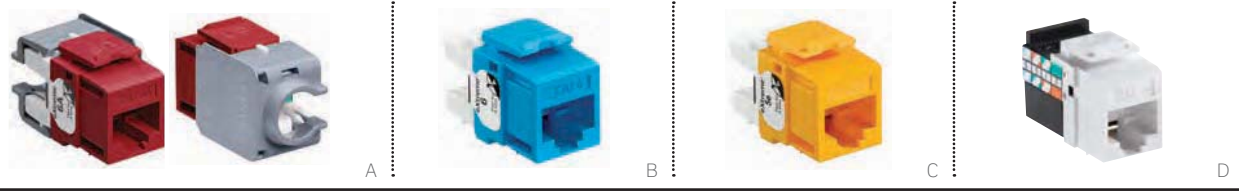

# CATEGORY-RATED JACKS | eXtreme™ & GigaMax™ QuickPort™

## EXTREME UTP QUICKPORT JACKS

- Patented Retention Force Technology™ (RFT) protects against damage from 4- or 6-pin plugs
- Pair Separation Towers facilitate quick, effective termination
- Compatible with Fluke JackRapid™ Punchdown Tool for quick and easy terminations
- Cat 6A jack includes patented Cone of Silence™ for alien crosstalk (AXT) suppression
- Patented large-format, tear-away, dual-layer wiring guide
- Supports PoE; see specification sheet for full capabilities
- Made in the USA

## GIGAMAX UTP QUICKPORT JACKS

- Single T568A or T568B wiring labels simplify terminations
- Narrow jack profile for high-density installations
- Compatible with Fluke JackRapid™ Punchdown Tool
- Durable one-piece frame built for longevity
- Supports PoE; see specification sheet for full capabilities
- Made in the USA

### Compatibility References:

See pages A29-A30 for patch panel and jack compatibility.

See pages D23-D24 for housings, wallplates, and jack compatibility.

| EXTREME UTP QUICKPORT JACKS           |           |                    |                    |  |
|---------------------------------------|-----------|--------------------|--------------------|--|
| DESCRIPTION                           | 1-PACK    | GREENPACK™ 12-PACK | QUICKPACK™ 25-PACK | QUICKPACK 150-PACK WITH JACKRAPID TOOL |
| [A] eXtreme Cat 6A UTP QuickPort Jack | 6110G-R*6 | 6110G-C^6          | —                  | —                                      |
| [B] eXtreme Cat 6 UTP QuickPort Jack  | 61110-R*6 | —                  | 61110-B*6          | 61110-J*6                              |
| [C] eXtreme Cat 5e UTP QuickPort Jack | 5G110-R*5 | —                  | 5G110-B*5          | 5G110-J*5                              |